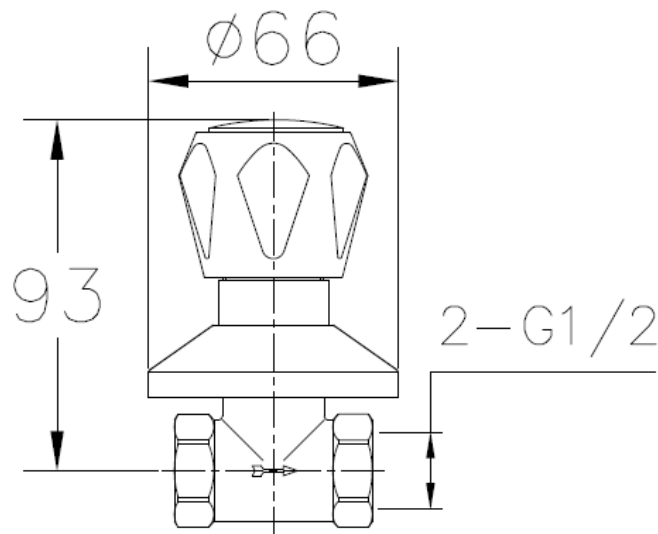

Brand : CAE, China  
Name : Shower valve

Item Code : 91.1016C

Color / Finish:  
Dimensions :

Product info:  
• Shower valve

Flushing of pipe must be done before fittings are installed. Failure to do so voids the warranty.  
Follow cleaning instructions and avoid using any harmful chemicals.  
All information is for reference only. Installation shall always be based on the specs provided with actual delivered items.  
For more info, visit [www.sanitecph.com](http://www.sanitecph.com)